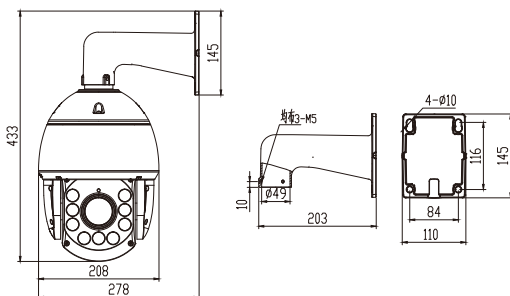

PL-52C30A

H.265 6 Inch 2.0MP IP Speed Dome

Features

- 2.0MP H.265 real time coding
- Max. resolution: 1920 * 1080
- 3D DNR, digital WDR
- IR cut filter, true day / night
- IR distance: up to 120m
- 1-CH alarm input, 1-CH alarm output, and alarm linkage
- 1-CH audio input, 1-CH audio output
- 30X optical zoom
- Support dual streams
- Support smart phone, iPad, remote monitoring
- IP66 ingress protection

Dimensions

Specifications

Model	PL-52C30A
Camera	
Image Size	1920*1080
Image Sensor	1/2.9" Low illumination CMOS
Min. illumination	Color: 0.01Lux @(F1.2, AGC ON); 0 Lux with IR B/W: 0.001 Lux @ (F1.2, AGC ON), 0 Lux with IR
White Balance	Auto / Manual
Shutter Time	Automatic
Lens	30X Zoom, f=4.3-129mm, F1.6-F5.0 Auto / Manual
Day & Night	IR cut filter with auto switch
Digital Zoom	30X
Privacy Mask	4
Focus Mode	Preset Point / Preset Point Cruise / Horizontal Scan / Auto Scan / Path
Digital NR	3D DNR
PTZ	
Movement Range(Lens)	Horizontal: 0°~360° endless rotation
Pan Speed	Preset Speed: 240°/s, Manual Control Speed: 0.1°~160°/s
Movement Range(Tilt)	Vertical: -2°~90° (auto rotation)
Tilt Speed	Preset Speed: 200°/s, Manual Control Speed: 0.1°~120°/s
Presets	255
IR Distance	Up to 120m
Network	
Max. Resolution	1920 * 1080
Main Stream	2MP (1920 * 1080)@25fps
Video Compression	H.265/H.264
Audio Compression	G.711a
Protocols	TCP/IP, HTTP, DHCP, DNS, DDNS, PPPoE, SMTP, NTP, (802.1x, IPv6 optional)
Simultaneous Live View	5 Local users, 20 Remote users
Security Measures	Up to 32 users 3 levels: Administrator, User and Operator
System Integration	
Alarm I/O	1/1
Alarm Linkage	Yes
Audio I/O	1/1
Network Interface	1*RJ45 10/100Mbps Ethernet Port
Memory Card	On-board storage, Up to 32G,
Web Browser	Multi Browser Access (IE, Chrome, Firefox, Safari)
General	
Temperature	-20 C ~65 C
Humidity	10%-90% RH
Power Supply	DC12V
Consumption	MAX 5W
Protection Level	IP66
Weight	4.2kg
Dimensions	208mm*443mm
Available Model	
Available Model	PL-52C30A