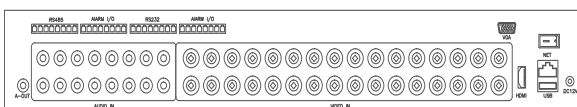

### Features

- Support AHD, TVI, CVI, CVBS, IP video input
- 32CH 1080N/720P recording
- Adopt standard H.264 high profile compression together high-quality video at much lower bit rate
- Support HDMI up to 1080P output
- Multi-mode recording: manual/timer/motion/sensor
- Support DHCP, FTP, DNS, DDNS, NTP, UPNP, EMAIL Alert
- Cloud services, P2P
- Mobile phone remote monitoring (iOS, Android)
- Multi browser access (IE, Chrome, Firefox, Safari)
- Remote control via IE or CMS : preview, playback, backup, PTZ and configuration
- Dual stream technology for local storage with high definition, remote network transmission and remote surveillance with mobile device
- Cloud P2P function
- ONVIF Profile S supported

### Dimensions

### Specifications

Model		Z332XM-CL	
System	Compression	H.264	
	OS	Embedded Linux	
Video	Input	BNC * 32CH	
	Record	32CH*1080N@12fps	
	Live view	32CH	
	Playback	8CH	
	Multi-mode	HD Analog: 32CH*1080N@12fps	
		Hybrid: 8CH*1080N(HD Analog)+8CH*960P(IP)	
	Encode	IP: 8CH*5MP; 16CH*3MP; 32CH*1080P; 8CH*1080P+8CH*960P; 16CH*960P	
Audio	Encode	VBR/CBR	
	Audio I/O	16/1	
Playback	Two-way talk	Yes	
	Search mode	Time/Calendar/Event/Channel	
	Functions	Play, pause, FF, FB, digital zoom	
Storage	HDD	4 SATA, up to 8TB/bay	
	Network storage	Yes	
Backup	Local	USB drive, External Hard drive	
	Network backup	Yes	
Network	RJ45	1*10/100Mbps Ethernet port	
	Protocol	TCP/IP,DHCP, FTP, DNS, DDNS, NTP, UPNP	
Port	HDMI	1*HDMI 1080P	
	VGA	1*VGA	
	RS485	1*RS485 , connect to PTZ or keyboard	
	USB port	2*USB2.0	
Others	Temperature	0 °C ~ + 55 °C	
	Humidity	10% ~ 90%	
	Power supply	12V/6A	
	Consumption	<10W (Without HDD)	
	Weight	4KG	
	Dimensions	440mm(L)* 400mm(W)* 60mm(H)	